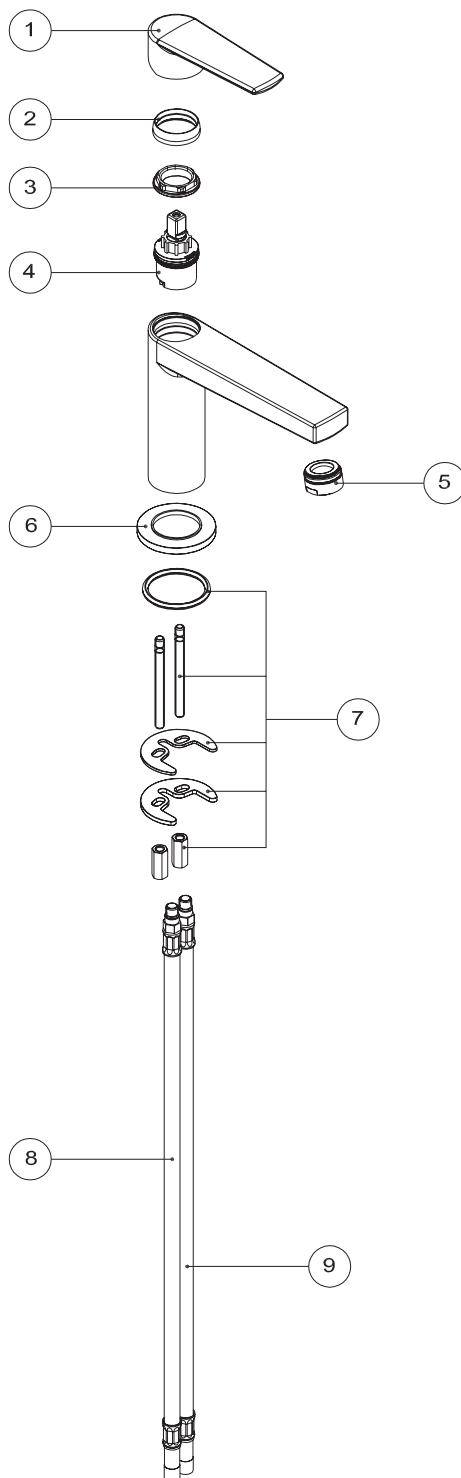

Hafa® Grace

Art: 1381045

Spare Parts

Hafa®

Hafa
Svarvaregatan 5, Box 525
SE-301 80 Halmstad
SWEDEN

Garanti/Warranty.
Service, resevdelar/spare-parts
Sweden: Tel: +46 (0)35 15 44 75
Norway: Tel: +47 69 31 02 30
Finland: Puh: 0207 43 50 00

www.hafa.se
www.hafa.dk
www.hafabad.no
www.hafa.se
www.hafabathroom.ru
www.hafa.eu

E-mail:
service@hafa.se
service@hafabad.no