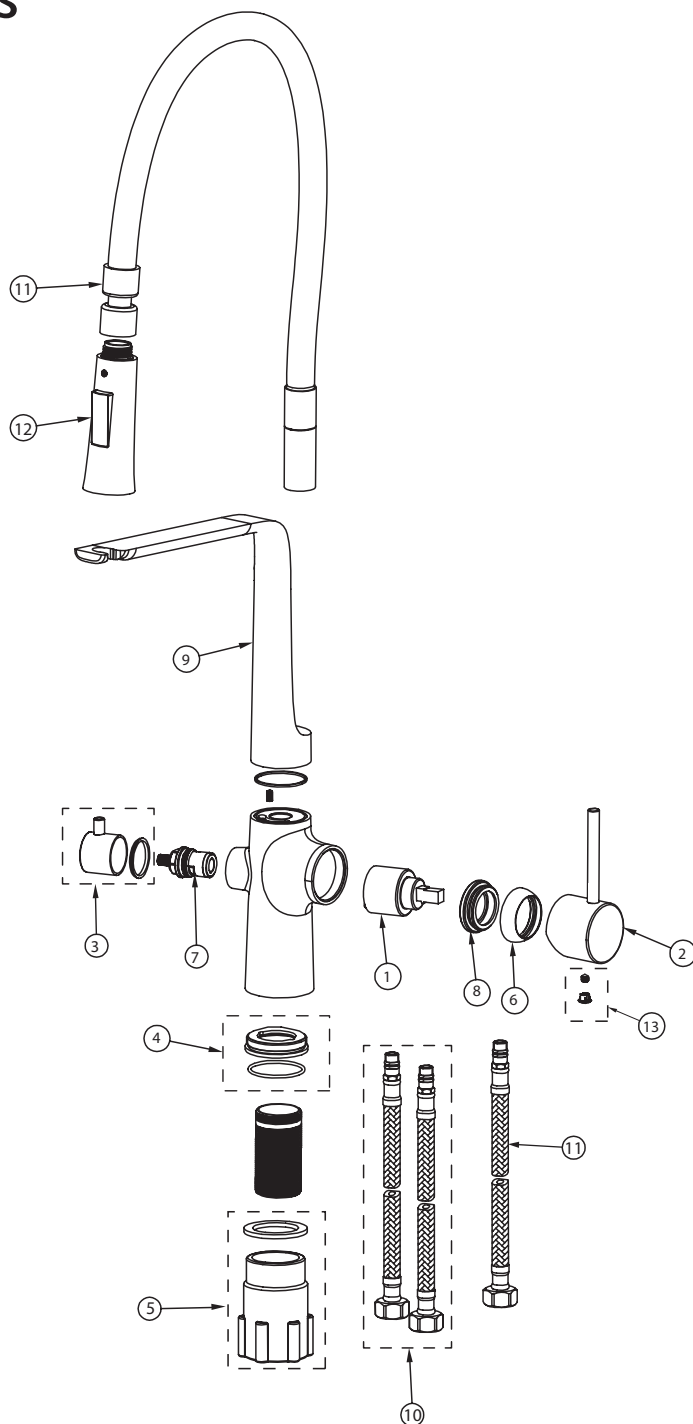

Hafa® Verge

Spare Parts

Hafa®

Hafa
Svarvaregatan 5, Box 525
SE-301 80 Halmstad
SWEDEN

Garanti/Warranty.
Service, resevdelar/spare-parts
Sweden: Tel: +46 (0)35 15 44 75
Norway: Tel: +47 69 31 02 30
Finland: Puh: 0207 43 50 00

www.hafa.se
www.hafa.dk
www.hafabad.no
www.hafa.se
www.hafabathroom.ru
www.hafa.eu

E-mail:
service@hafa.se
service@hafabad.no