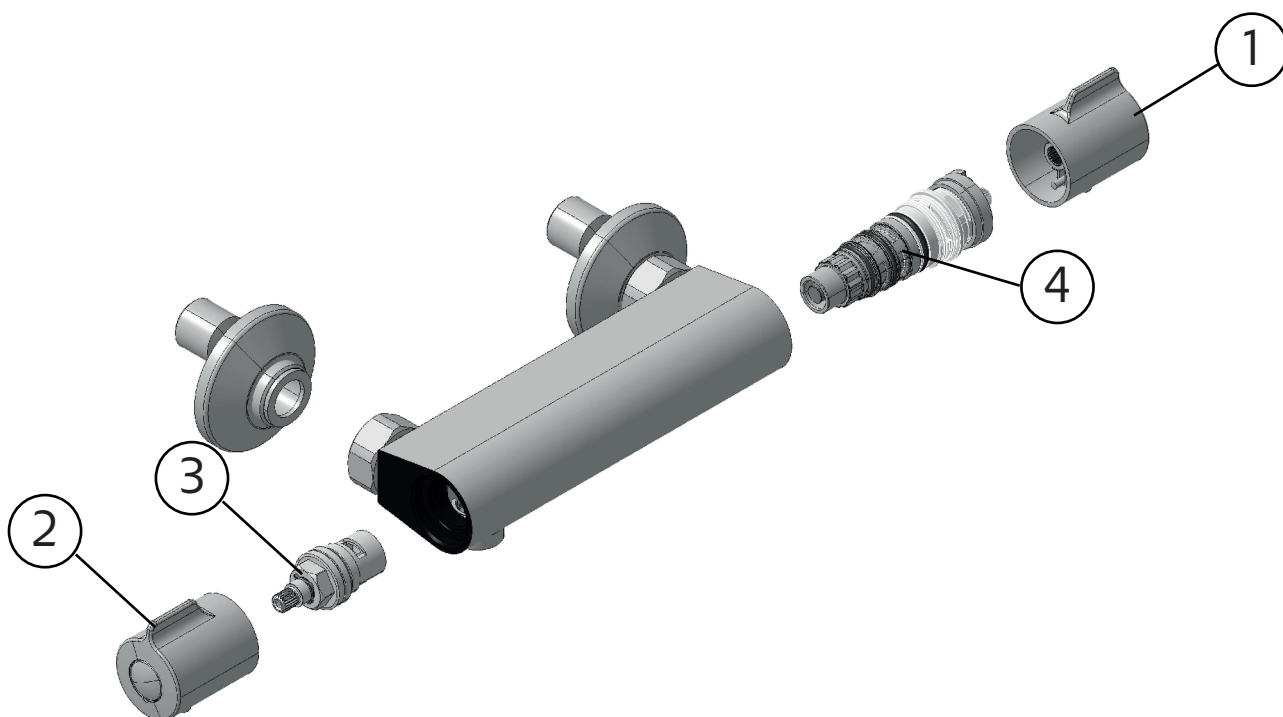

Hafa® Smartmix

Art: 1445385, 1445386

Spare Parts

Hafa®

Hafa
Svarvaregatan 5, Box 525
SE-301 80 Halmstad
SWEDEN

Garanti/Warranty.
Service, resevdelar/spare-parts
Sweden: Tel: +46 (0)35 15 44 75
Norway: Tel: +47 69 31 02 30
Finland: Puh: 0207 43 50 00

www.hafa.se
www.hafa.dk
www.hafabad.no
www.hafa.se
www.hafabathroom.ru
www.hafa.eu

E-mail:
service@hafa.se
service@hafabad.no