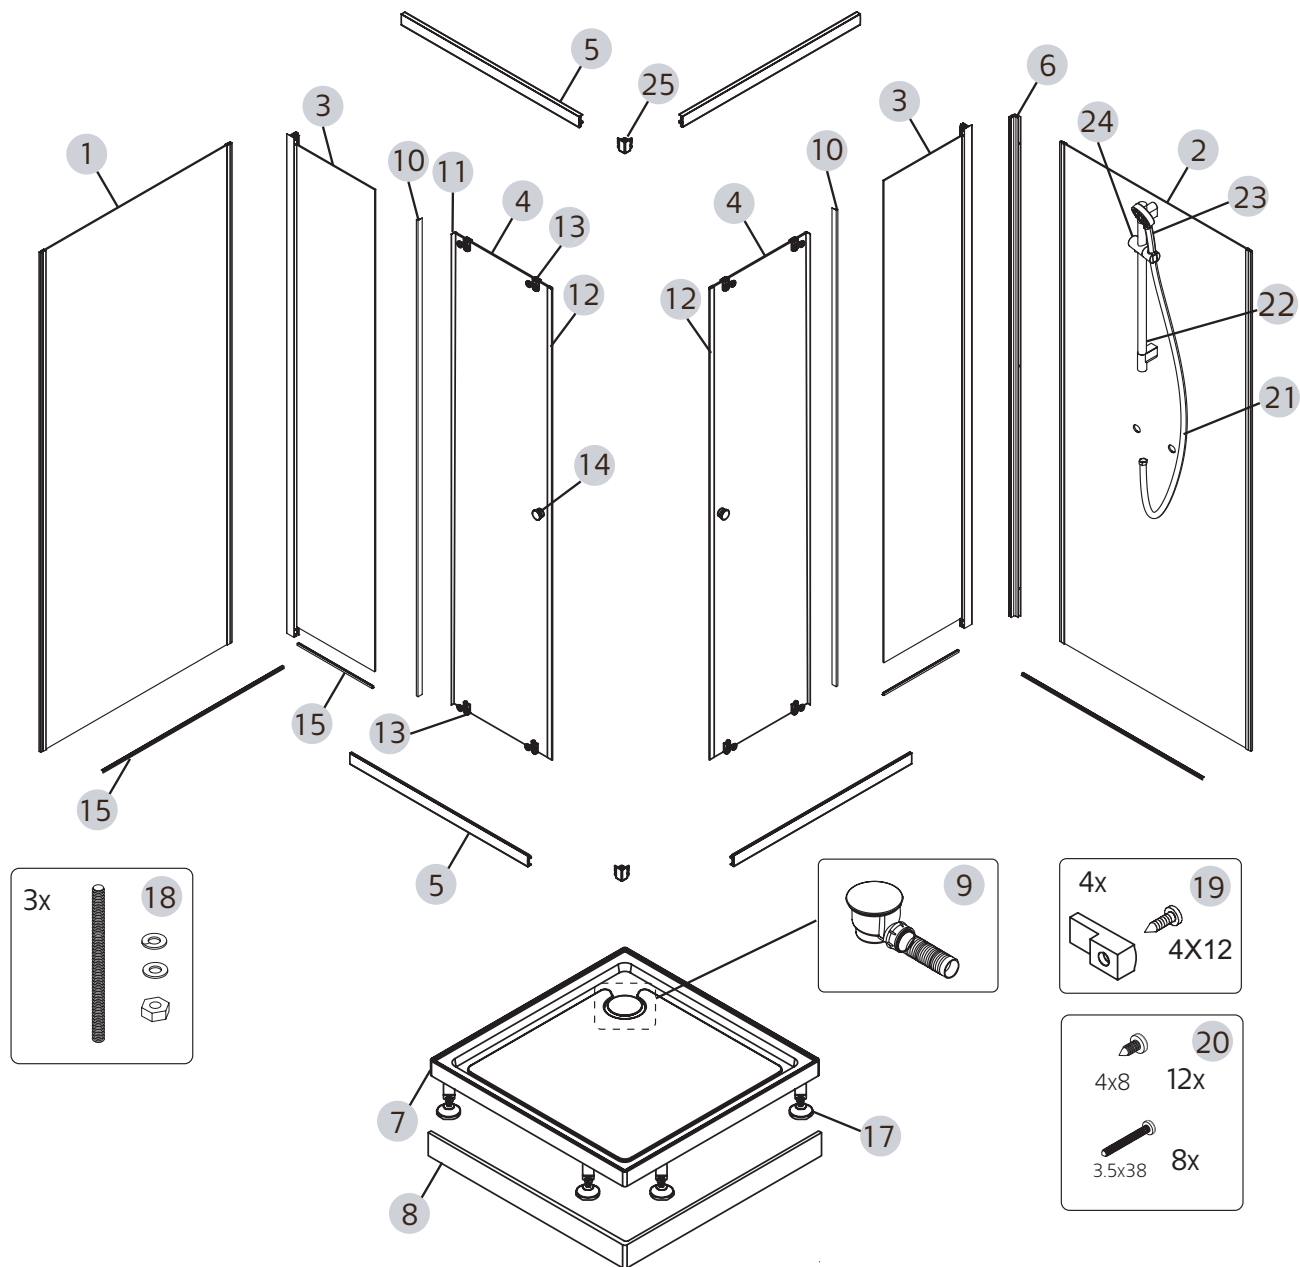

Hafa® Inspire SQ

Art:1451360

Spare Parts

Hafa®

Hafa
Svarvaregatan 5, Box 525
SE-301 80 Halmstad
SWEDEN

Garanti/Warranty.
Service, resevdelar/spare-parts
Sweden: Tel: +46 (0)35 15 44 75
Norway: Tel: +47 69 31 02 30
Finland: Puh: 0207 43 50 00

www.hafa.se
www.hafa.dk
www.hafabad.no
www.hafa.se
www.hafabathroom.ru
www.hafa.eu

E-mail:
service@hafa.se
service@hafabad.no