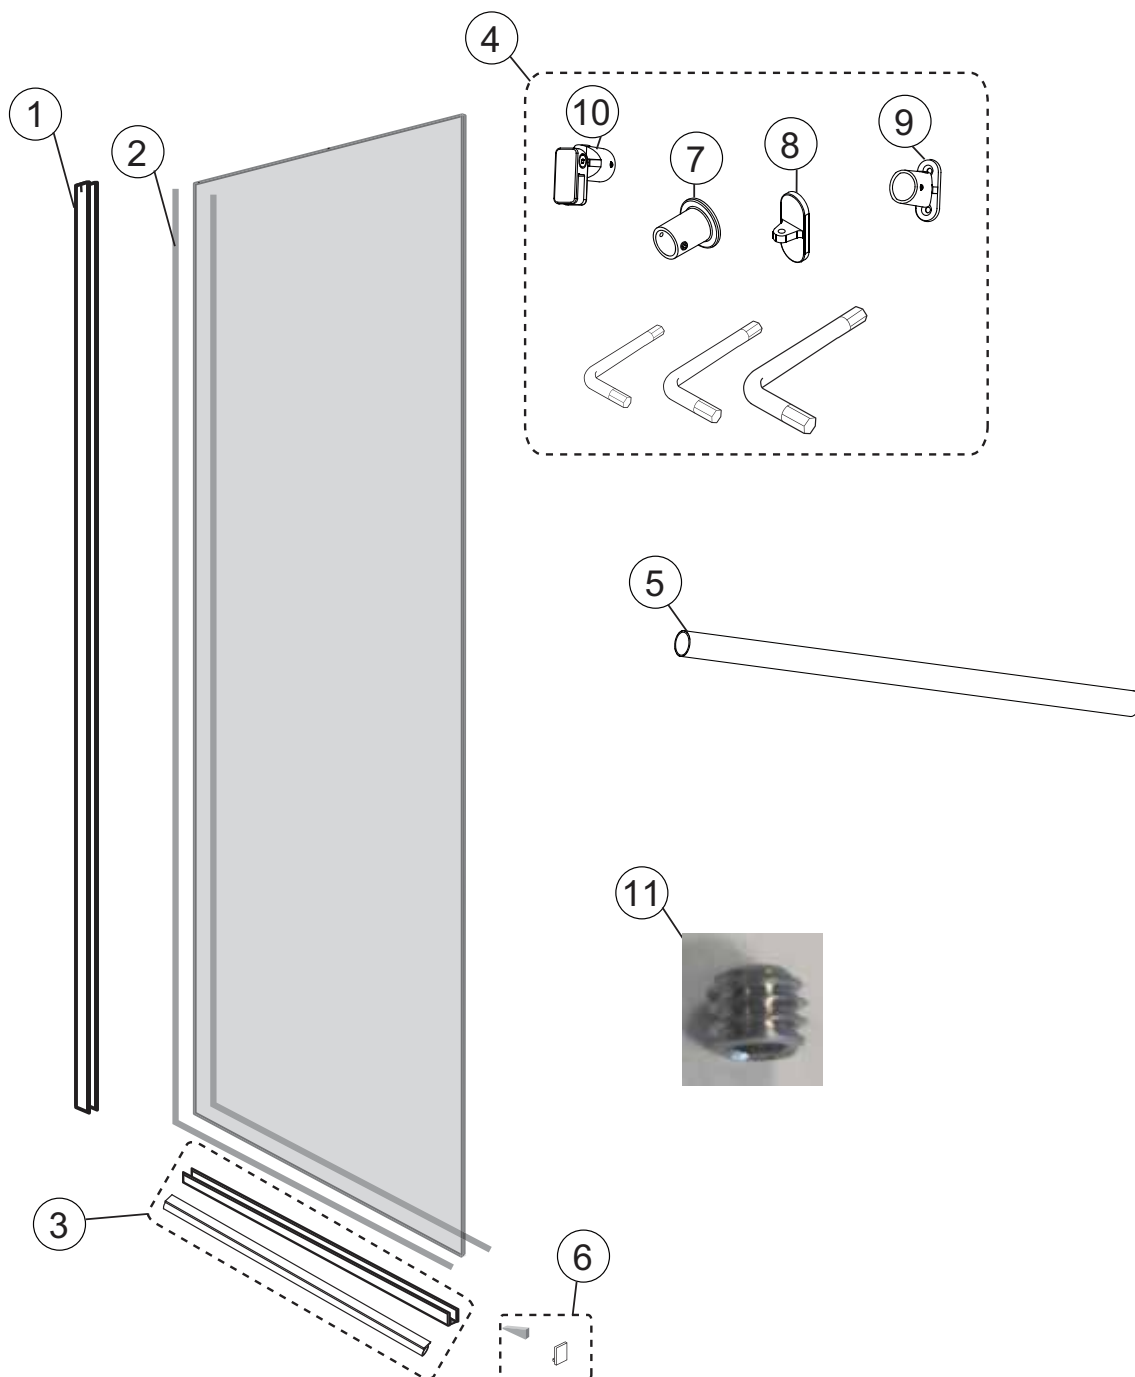

Hafa® IglooPro I-Wall

Art: 1450330, 1450331, 1450332, 1450333,
1450340, 1450341, 1450342, 1450343

Spare Parts

Hafa®

Hafa
Svarvaregatan 5, Box 525
SE-301 80 Halmstad
SWEDEN

Garanti/Warranty.
Service, resevdelar/spare-parts
Sweden: Tel: +46 (0)35 15 44 75
Norway: Tel: +47 69 31 02 30
Finland: Puh: 0207 43 50 00

www.hafa.se
www.hafa.dk
www.hafabad.no
www.hafa.se
www.hafabathroom.ru
www.hafa.eu

E-mail:
service@hafa.se
service@hafabad.no