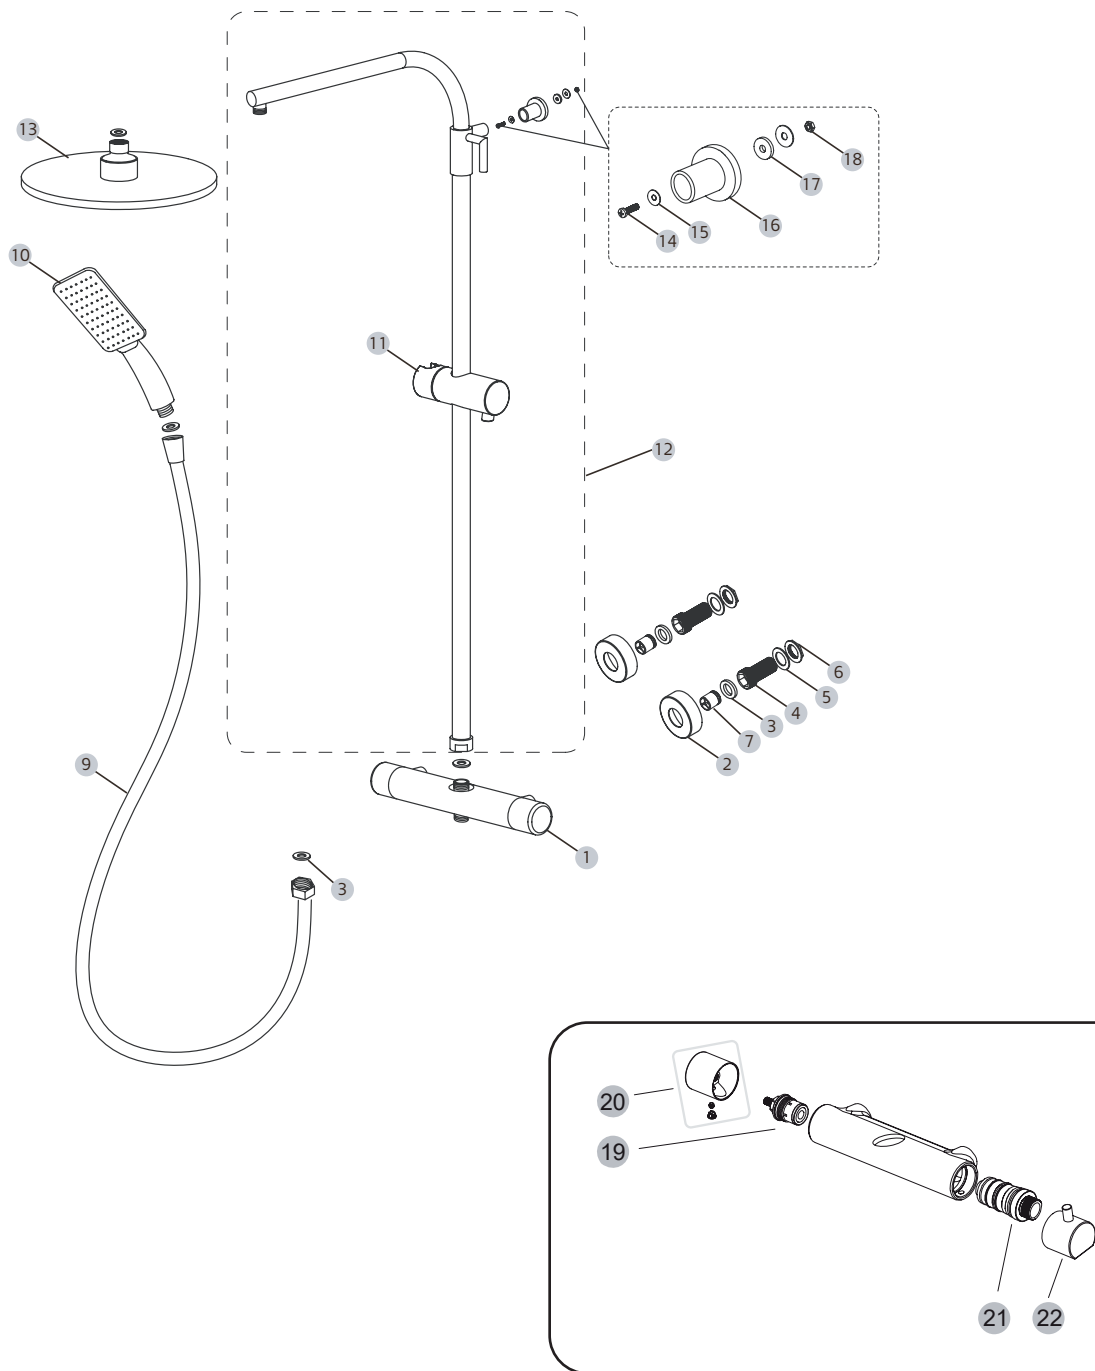

Hafa® Breeze Deluxe

Art: 1450761

Spare Parts

Hafa®

Hafa
Svarvaregatan 5, Box 525
SE-301 80 Halmstad
SWEDEN

Garanti/Warranty.
Service, resevdelar/spare-parts
Sweden: Tel: +46 (0)35 15 44 75
Norway: Tel: +47 69 31 02 30
Finland: Puh: 0207 43 50 00

www.hafa.se
www.hafa.dk
www.hafabad.no
www.hafa.se
www.hafabathroom.ru
www.hafa.eu

E-mail:
service@hafa.se
service@hafabad.no