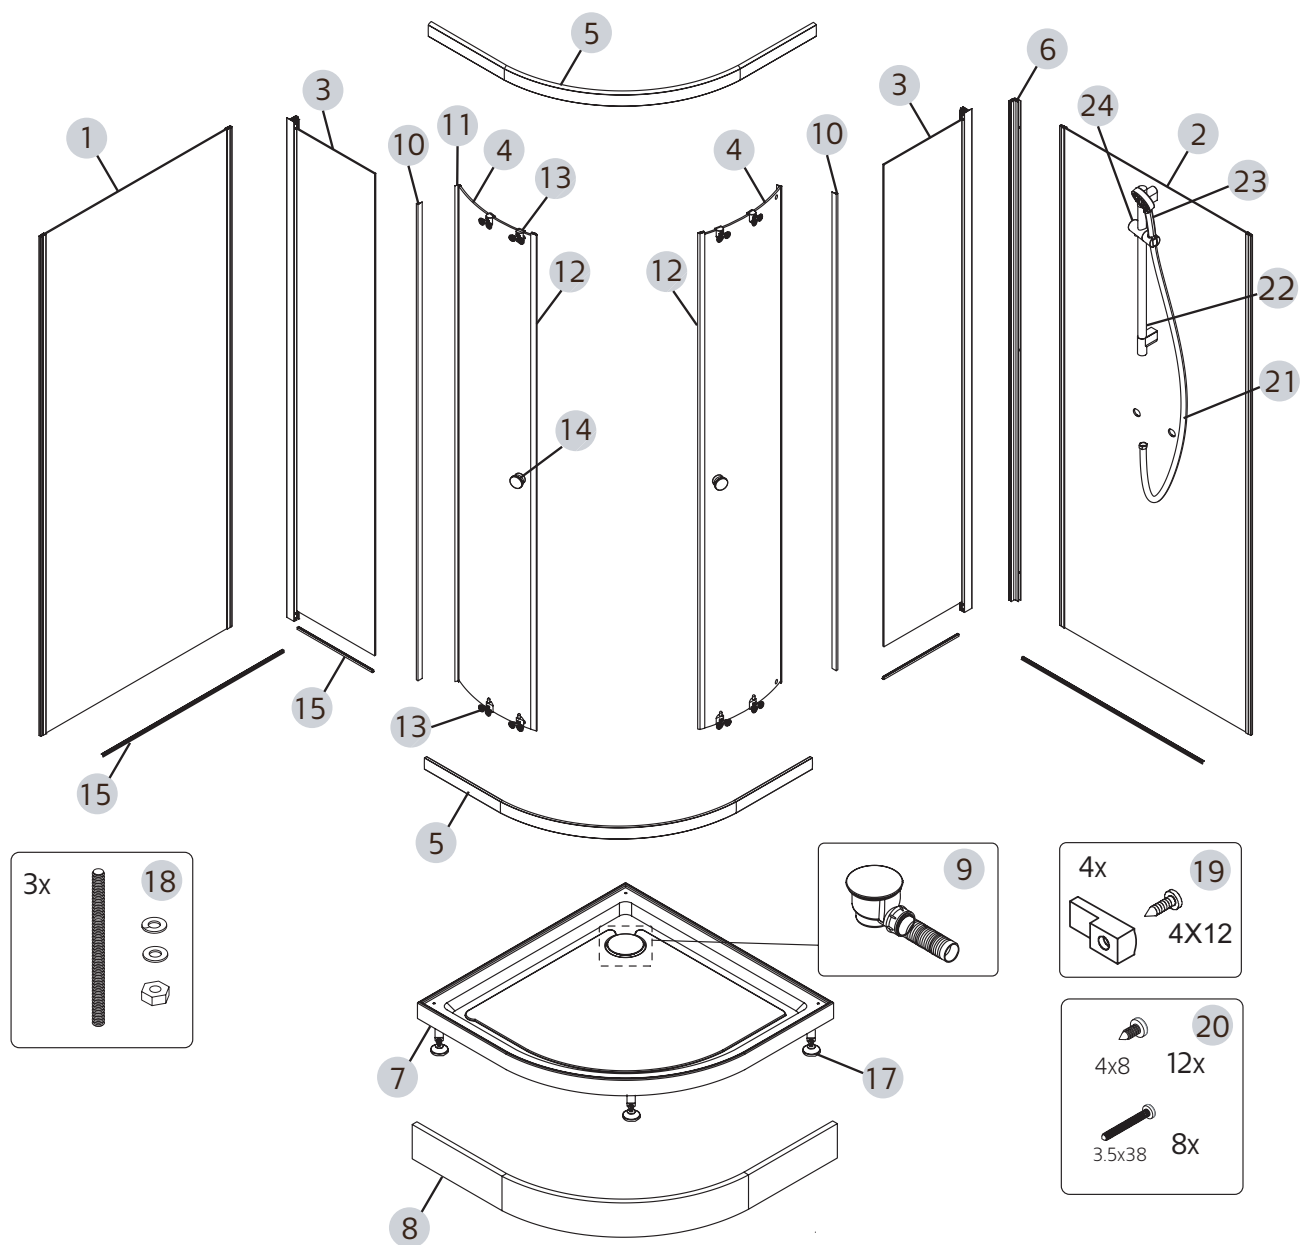

Hafa® Inspire R

Art: 1451350, 1451351, 1451352, 1451353

Spare Parts

Hafa®

Hafa
Svarvaregatan 5, Box 525
SE-301 80 Halmstad
SWEDEN

Garanti/Warranty.
Service, resevdelar/spare-parts
Sweden: Tel: +46 (0)35 15 44 75
Norway: Tel: +47 69 31 02 30
Finland: Puh: 0207 43 50 00

www.hafa.se
www.hafa.dk
www.hafabad.no
www.hafa.se
www.hafabathroom.ru
www.hafa.eu

E-mail:
service@hafa.se
service@hafabad.no