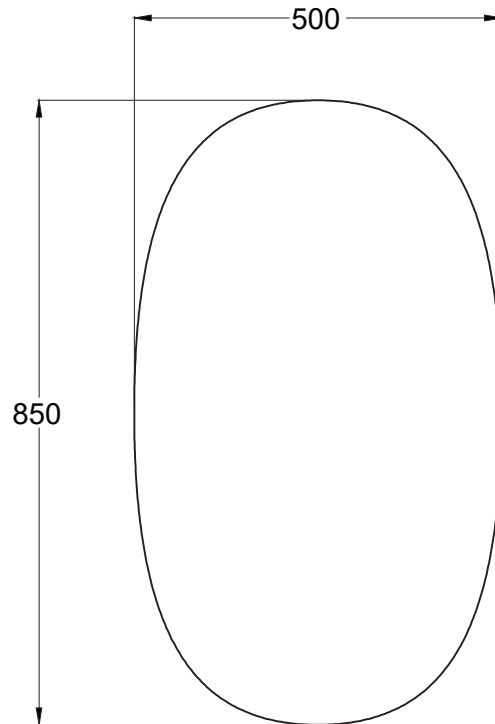

## ELLIPSE

1267243

FRONT

SIDE

REAR