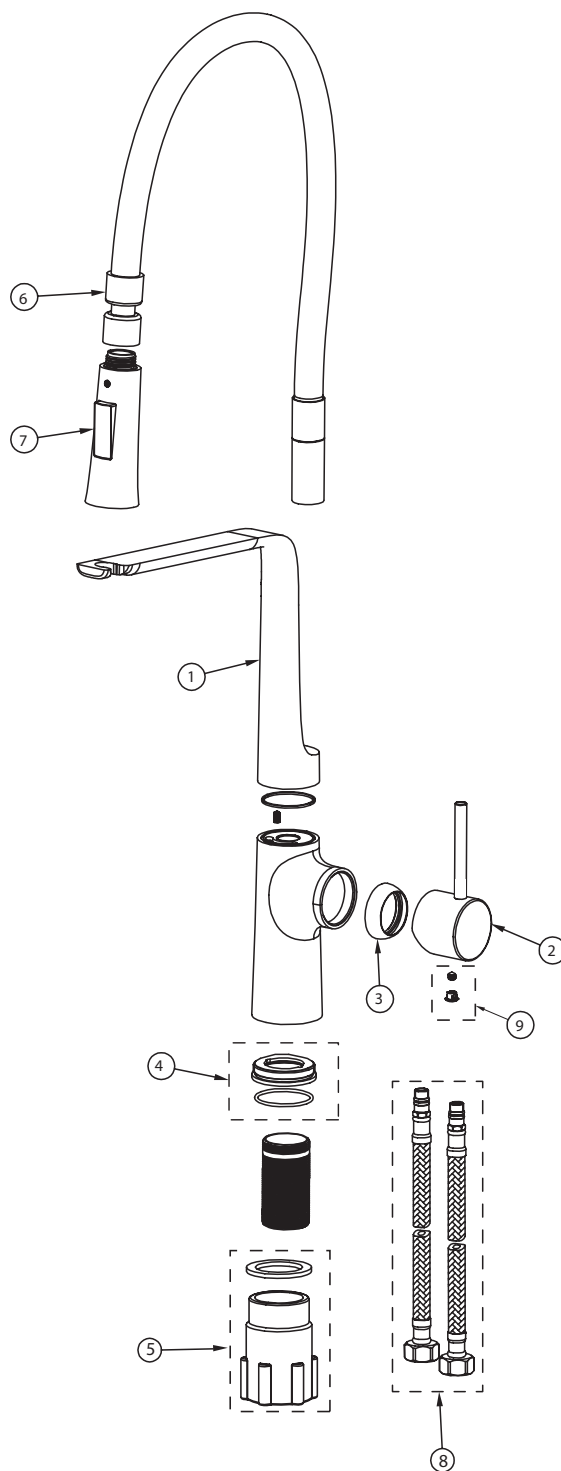

Hafa® Verge

Art: 1382000, 1382001h

Spare Parts

Hafa®

Hafa
Svarvaregatan 5, Box 525
SE-301 80 Halmstad
SWEDEN

Garanti/Warranty.
Service, resevdelar/spare-parts
Sweden: Tel: +46 (0)35 15 44 75
Norway: Tel: +47 69 31 02 30
Finland: Puh: 0207 43 50 00

www.hafa.se
www.hafa.dk
www.hafabad.no
www.hafa.se
www.hafabathroom.ru
www.hafa.eu

E-mail:
service@hafa.se
service@hafabad.no